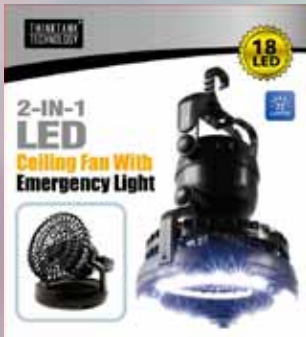

Tech Electronic

Light Up the Night

WE ARE ALL ABOUT LED LIGHTS!

Why we love LEDs:

LONG LIFE: Up to 100000 hours - 11 years of continuous operation! **ENERGY EFFICIENT:** About 80%-90% compared to traditional lighting, **ECO FRIENDLY:** Free of toxic chemicals, **DURABLE:** Shock resistant, **NO UV EMISSIONS,** **FLEXIBILITY:** LEDs can be combined in any shape for highly efficient illumination. **OPERATIONAL IN EXTREME COLD OR HEAT,** **LIGHT DISPERSION:** Designed to deliver light more efficiently to the desired location, **INSTANT:** LED lights brighten up immediately and when powered on, switch off and on frequently without affecting the LED's lifetime, **LOW-VOLTAGE**

Thinktank Technology 2-In-1 Led Ceiling Fan/Emergency Light - KCO 92157

\$12.99 - Retail \$29.99

2-speed fan with 18-LED emergency light. Ideal for power outages or emergency situations. Indoors/outdoors, can hang or use as a stationary fan/light. Requires 2 "D" batteries (not included). Case pack: 12.

Freedom Flashlight Solar Lite ATN SOLARLITE

\$2.49 - Retail \$12.95

Powered by the sun or indoor lighting. Charge it over and over again. Super bright LED light and solar panel for charging. Waterproof & it floats! Environmentally friendly, ideal for emergency, home, auto & boat use. Dimensions: 7.5" x 1.5" x 1.5", 5oz.

Thinktank Technology Multi Tool 9 LED Flashlight KCO 91089

\$6.99 - Retail \$19.99

The perfect tool for an emergency or any job. As a flashlight, it features nine Super Bright LED bulbs as well as a flashing red light for emergencies. Tools slide out from the bottom of the flashlight: knife, bottle/can opener, flat screwdriver, file, nut driver (2 sizes), fish scaler/hook remover, saw, Phillips screwdriver, and scissors.